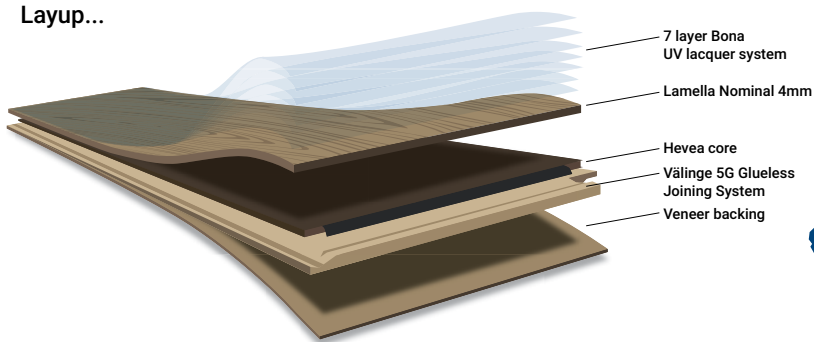

Species	Blackbutt, Blue Gum, Brush Box, Silvertop Stringybark, QLD Spotted Gum, Spotted Gum & Rustic Blackbutt	Blackbutt, QLD Spotted Gum, Spotted Gum & Rustic Blackbutt
Core Material	Hevea	Hevea
Locking System	Välinge 5G Glueless Joining System	Välinge 5G Glueless Joining System
Width	132mm	180mm
Thickness	14mm (Lamella Nominal 4mm)	14mm (Lamella Nominal 4mm)
Edge Profile	Micro Bevel (Sides and Ends)	Micro Bevel (Sides and Ends)
Length	1,830mm & 2,190mm	1,830mm & 2,190mm
Surface	Smooth Texture	Smooth Texture
Coating	Bona UV Lacquer system	Bona UV Lacquer system
Finish	Matte 8-12%	Matte 8-12%
Coverage	1,830mm - 1.932m² & 2,190mm - 2.312m²	1,830mm - 1.976m² & 2,190mm - 2.365m²
Packaging	8 rows per box, maximum of 3 nested rows (Rustic Blackbutt only: 8 rows per box, maximum of 4 nested rows)	6 rows per box, max 3 nested rows (Rustic Blackbutt: 6 rows per box, max 4 nested rows)
Matching Accessories	EVERwalk & HUSHwalk Underlays, Trims & Scotia	EVERwalk & HUSHwalk Underlays, Trims & Scotia

Layup...

Distributed by: